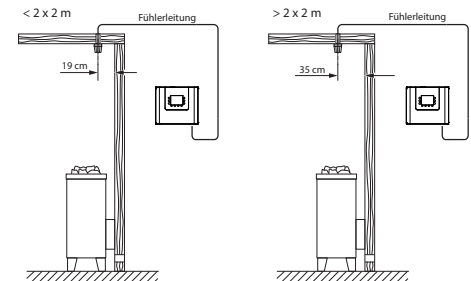

Spare parts and accessories

Description	Item no.
Additional high limiter beige	94 7443
Additional high limiter anthracite	94 7444
Temperature sensor beige	94 7438
Temperature sensor anthracite	94 7437
Bench sensor beige	94 7439
Bench sensor anthracite	94 7440