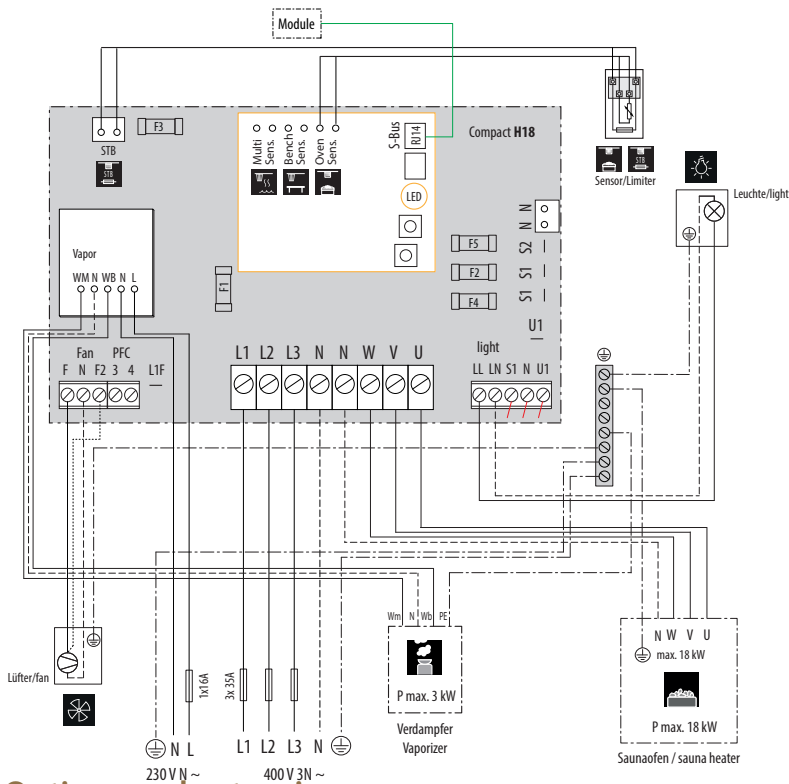

Connection overview

Options and extensions

Description	Item no.
Remote start module with push-button SBM-Remote	94 5782
Remote control module for KNX systems SBM-GLT-KNX	94 7078
Remote control module for Modbus systems SBM-GLT-Mod	94 7077
SBM-Hot module for HOT Function (power boost)	94 6800
SBM-Eco module for ECO Function (power save)	94 6980
Extra-long "sauna bus" RJ12 connection cable 25 m	94 4647

Technical specifications

Item no.	Colour	Electrical connection	Switching capacity	Power extension via LSG unit	Temper. control range	Output for light and fan	Heating time limitation	Dimensions H/W/D in cm	Ambient temperature in operation	Weight without packing
94 7447	anthracite	400 V 3N ~ 50Hz	18 kW, extendable	yes	30 - 115 °C	yes / yes	6 h, 12 h, 18 h, ∞	22 / 25,5 / 9	-10 to +40 °C	1,5 kg
94 7445	white									

Place of installation

Sensor installation

For saunas: