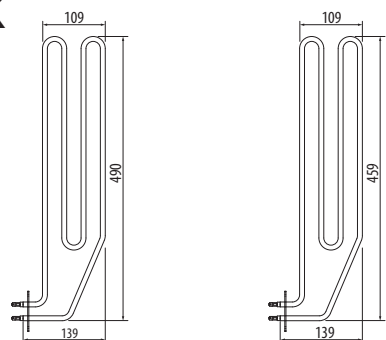

Alte Saunaöfen | Vintage sauna heaters

43.K

2000 1855

Ofenleistung	RHK-Leistung	Menge/Ofen	Art.-Nr.
Heater Power	Element power	Qty/heater	Item no.
6,0 kW	2000 W	3	2000 1855
7,5 kW	1500 W	5	2000 1852
9,0 kW	1500 W	6	2000 1852

3300S

Ofenleistung	RHK-Leistung	Menge/Ofen	Art.-Nr.
Heater Power	Element power	Qty/heater	Item no.
3,3 kW	1650 W	2	2000 1849

Bis 1991 | until 1991

34..A

Ofenleistung	RHK-Leistung	Menge/Ofen	Art.-Nr.
Heater Power	Element power	Qty/heater	Item no.
4,5 kW	1500 W	3	2000 1844
6,0 kW	1500 W	4	2000 1844
7,5 kW	1500 W	5	2000 1844
9,0 kW	1500 W	6	2000 1844

34..9

34..S

34..SR

2000 1855

2000 1852

Ofenleistung	RHK-Leistung	Menge/Ofen	Art.-Nr.
Heater Power	Element power	Qty/heater	Item no.
6,0 kW	2000 W	3	2000 1855
7,5 kW	1500 W	5	2000 1852
9,0 kW	1500 W	6	2000 1852