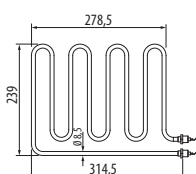

EOS Herkules XL S120 / S120 HD

Ofenleistung	RHK-Leistung	Menge/Ofen	Art.-Nr.
Heater Power	Element power	Qty/heater	Item no.
18,0 kW	1000 W	18	2001 1599
24,0 kW	1333 W	18	2001 1598
30,0 kW	1666 W	18	2001 3763
Herkules XL S120 HD			
18,0 kW	1000 W	18	2001 7135
24,0 kW	1333 W	18	2001 6996
30,0 kW	1666 W	18	2001 6997