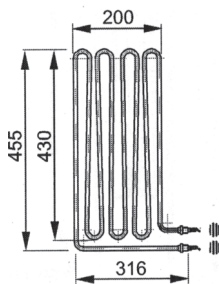

Auslaufprodukte | Discontinued products

Bi-O Germanius

Ofenleistung	RHK-Leistung	Menge/Ofen	Art.-Nr.
Heater Power	Element power	Qty/heater	Item no.
9,0 kW	1333 W	3	2001 1598
	1666 W	3	2001 3763
12,0 kW	1333 W	9	2001 1598
15,0 kW	1666 W	9	2001 3763
18,0 kW	2000 W	9	2001 3931

Verdampfer | Vaporizer

Ofenleistung	RHK-Leistung	Menge/Ofen	Art.-Nr.
Heater Power	Element power	Qty/heater	Item no.
9,0 - 18,0 kW	2000 W	1	2001 3877
9,0 - 18,0 kW*	2000 W	1	2001 2753

Bi-O Z6

Ofenleistung	RHK-Leistung	Menge/Ofen	Art.-Nr.
Heater Power	Element power	Qty/heater	Item no.
12,0 kW	3000 W	4	2001 2967
15,0 kW	3000 W	5	2001 2967
18,0 kW	3000 W	6	2001 2967
21,0 kW	3000 W	7	2001 2967
24,0 kW	3000 W	8	2001 2967

Verdampfer | Vaporizer

Ofenleistung	RHK-Leistung	Menge/Ofen	Art.-Nr.
Heater Power	Element power	Qty/heater	Item no.
15,0 - 18,0 kW	2000 W	1	2001 1759
21,0 - 24,0 kW	2000 W	2	2001 1759