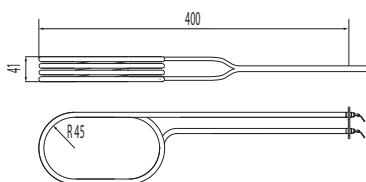

Verdampfer | Vaporizer

Ofenleistung	RHK-Leistung	Menge/Ofen	Art.-Nr.
Heater Power	Element power	Qty/heater	Item no.
15,0 - 18,0 kW	2000 W	1	2001 1759
21,0 - 24,0 kW	2000 W	2	2001 1759