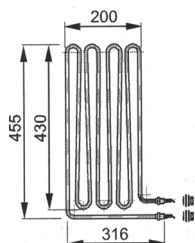

Saunaöfen Finnisch | Finnish sauna heaters

EOS Orbit

Ofenleistung	RHK-Leistung	Menge/Ofen	Art.-Nr.
Heater Power	Element power	Qty/heater	Item no.
12,0 kW	3000 W	4	2001 2967
15,0 kW	3000 W	5	2001 2967
18,0 kW	3000 W	6	2001 2967
21,0 kW	3000 W	7	2001 2967
24,0 kW	3000 W	8	2001 2967