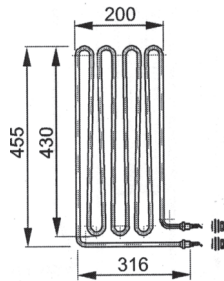

Bi-O Star

Ofenleistung	RHK-Leistung	Menge/Ofen	Art.-Nr.
Heater Power	Element power	Qty/heater	Item no.
15,0 kW	3000 W	5	20012967
18,0 kW	3000 W	6	20012967
21,0 kW	3000 W	7	20012967
24,0 kW	3000 W	8	20012967
27,0 kW	3000 W	9	20012967
30,0 kW	3000 W	10	20012967
36,0 kW	3000 W	12	20012967

Verdampfer | Vaporizer