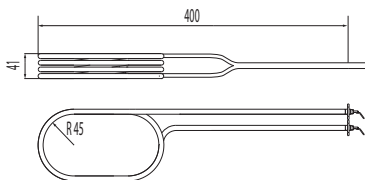

Ofenleistung	RHK-Leistung	Menge/Ofen	Art.-Nr.
Heater Power	Element power	Qty/heater	Item no.
15,0 - 18,0 kW	2000 W	1	20011759
21,0 - 36,0 kW	2000 W	2	20011759